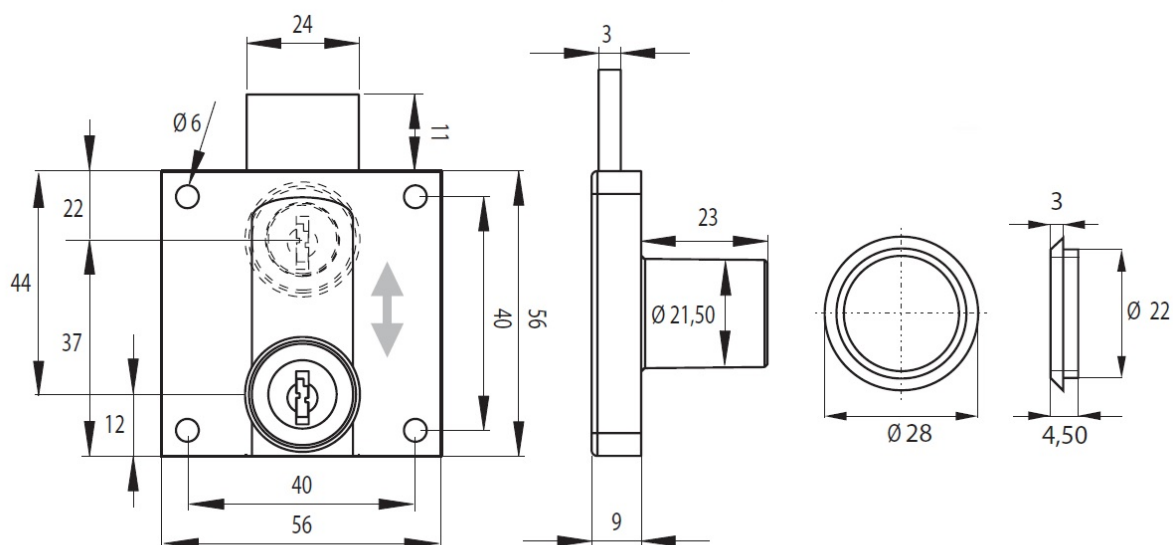

PRODUCT SHEET

Description:

Rim Lock Serbia W/Adjustable Cylinder, $\varnothing 21,5 \times 23$ mm, MK SISO, Nickel Pl., Backset From 22 to 44mm

Item number:

14.01.015-2

Units	Box	Carton	HS Code	Barcode
Pcs.	10	100	8301300000	
				5704866492829

SISO A/S

Mileparken 11
DK-2740 Skovlunde
Denmark
VAT: DK 24786013

Phone +45 45 830 900

www.siso.dk
siso@siso.dk

Danske Bank
Nytorv Branch
Copenhagen
SWIFT: DABADKKK

Account no.
4180 3112 112936
IBAN Account
DK7230003112112936